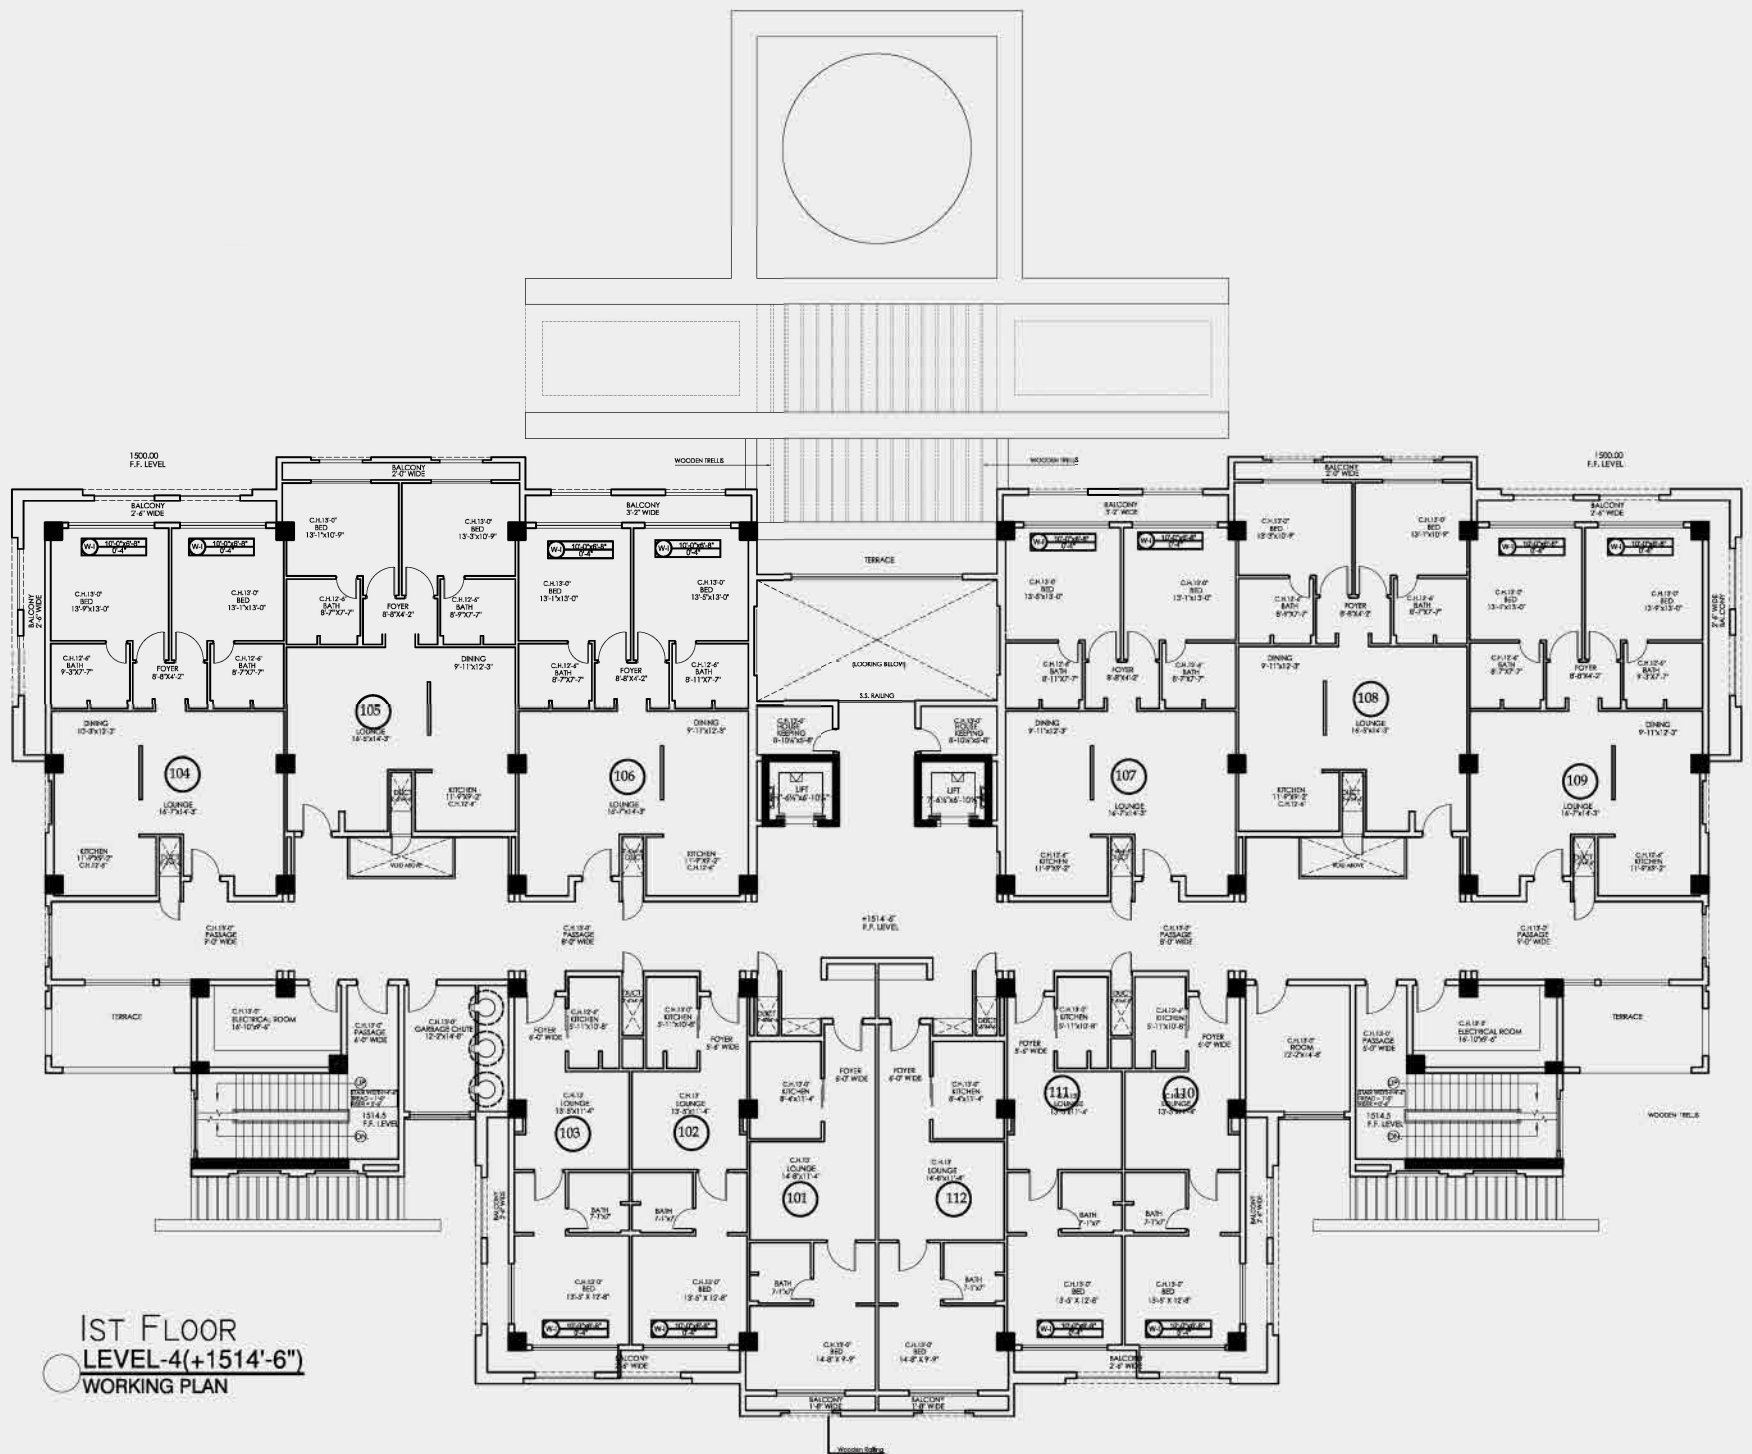

Parking
Level-1

Parking
Level-2

TREMEZZO APARTMENTS GARDEN CITY

Ground Floor Level-3 (+1500'-6")

GROUND FLOOR
LEVEL-3(+1500'-6")
WORKING PLAN

TREMEZZO APARTMENTS GARDEN CITY

1st Floor Level-4 (+1514'-6")

1ST FLOOR
LEVEL-4(+1514'-6")
WORKING PLAN

TREMEZZO APARTMENTS GARDEN CITY

2nd Floor Level-5 (+1528'-6")

TREMEZZO APARTMENTS GARDEN CITY

3rd Floor Level-6 (+1542'-6")

3RD FLOOR
LEVEL-6 (+1542'-6")
WORKING PLAN

TREMEZZO APARTMENTS GARDEN CITY

4th Floor Level-7 (+1556'-6")

6TH FLOOR
LEVEL-9 (+1584'-6")
WORKING PLAN