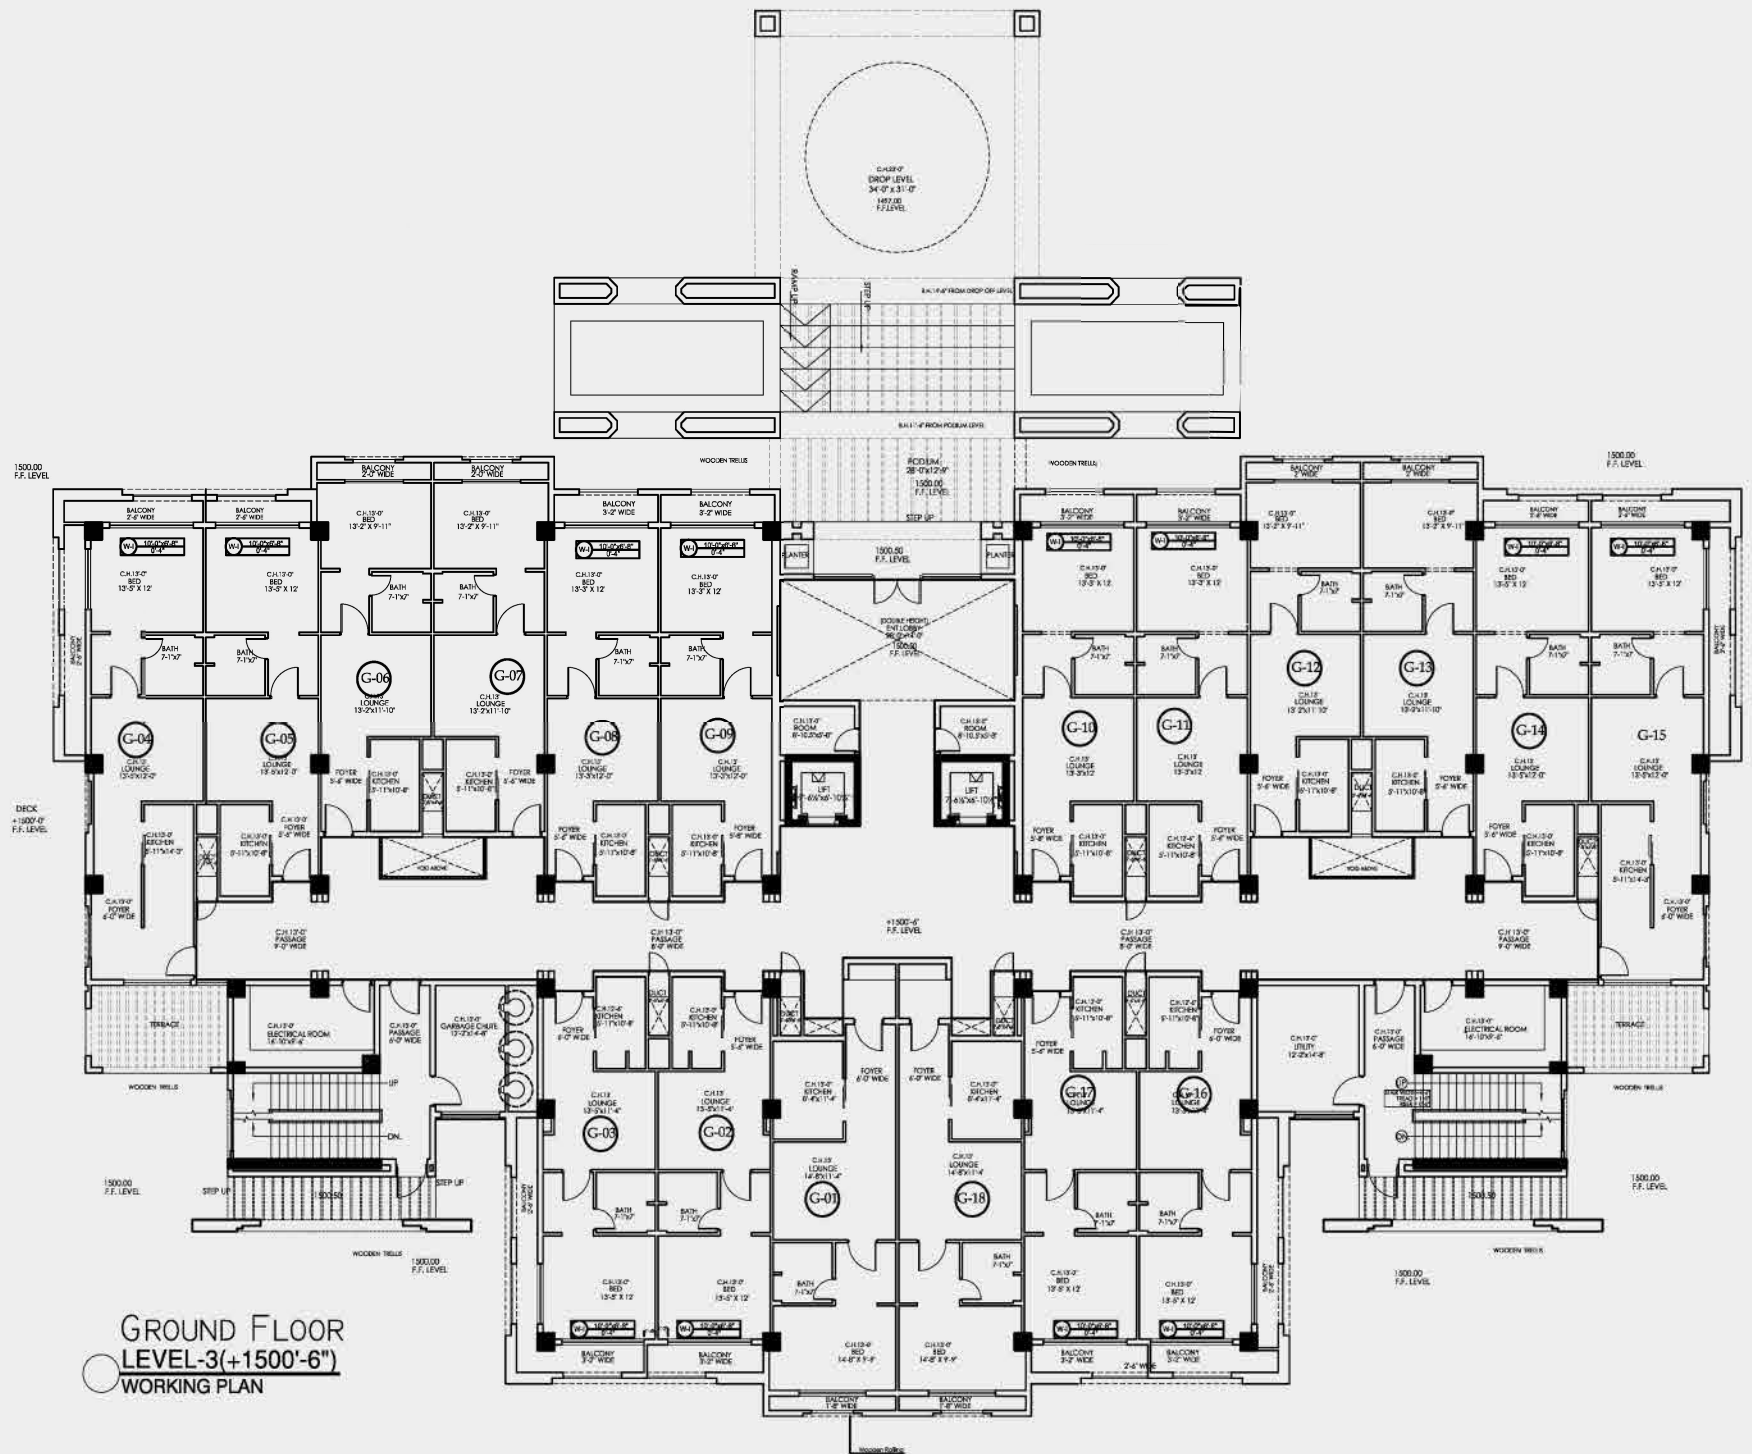

Parking
Level-1

Parking
Level-2

TREMEZZO APARTMENTS GARDEN CITY

Ground Floor Level-3 (+1500'-6")

GROUND FLOOR
LEVEL-3(+1500'-6")
WORKING PLAN

TREMEZZO APARTMENTS GARDEN CITY

1st Floor Level-4 (+1514'-6")

1ST FLOOR
LEVEL-4(+1514'-6")
WORKING PLAN

TREMEZZO APARTMENTS GARDEN CITY

2nd Floor Level-5 (+1528'-6")

TREMEZZO APARTMENTS GARDEN CITY

3rd Floor Level-6 (+1542'-6")

3RD FLOOR
LEVEL-6 (+1542'-6")
WORKING PLAN

TREMEZZO APARTMENTS GARDEN CITY

4th Floor Level-7 (+1556'-6")

6TH FLOOR
LEVEL-9 (+1584'-6")
WORKING PLAN