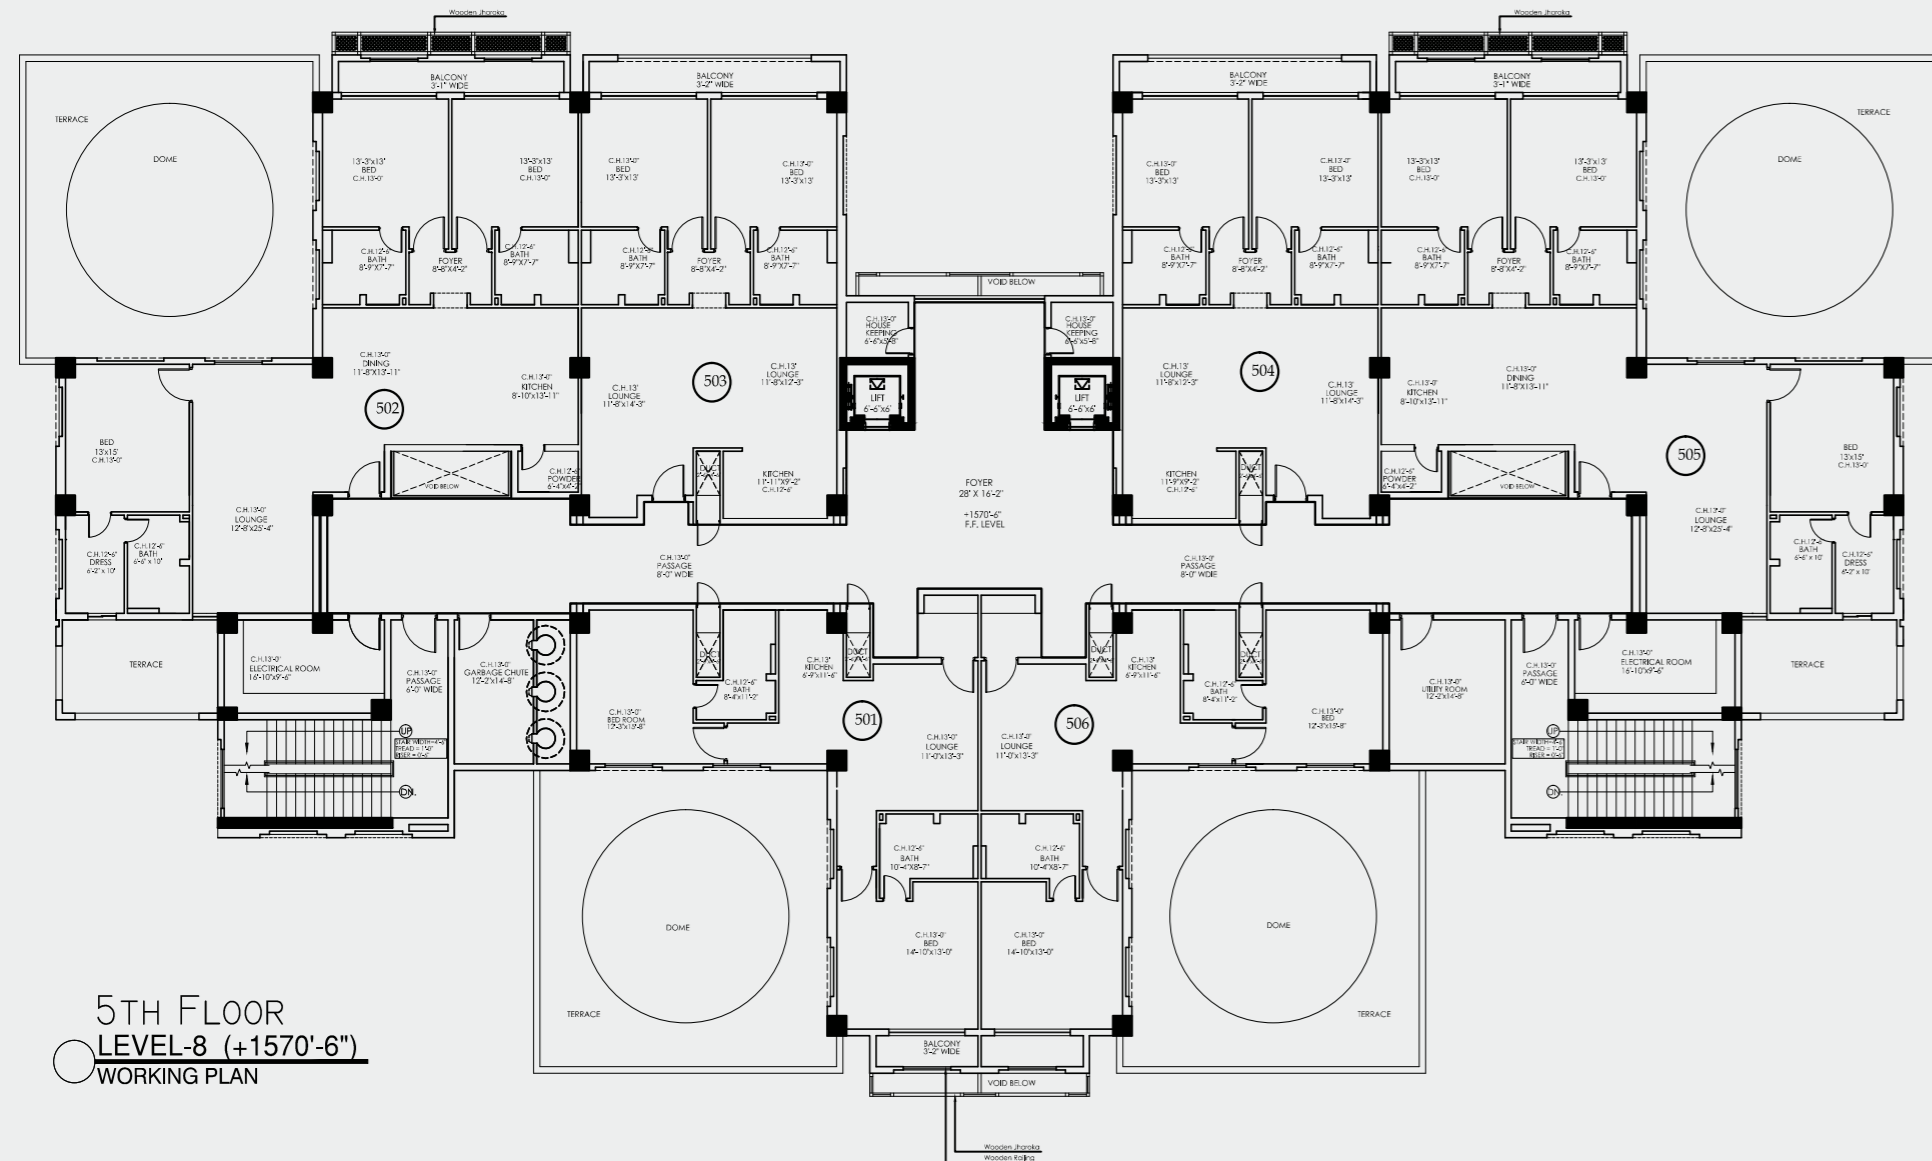

TREMEZZO APARTMENTS GARDEN CITY

2nd Floor Level-5 (+1528'-6")

TREMEZZO APARTMENTS GARDEN CITY

3rd Floor Level-6 (+1542'-6")

3RD FLOOR
LEVEL-6 (+1542'-6")
WORKING PLAN

TREMEZZO APARTMENTS GARDEN CITY

4th Floor Level-7 (+1556'-6")

4TH FLOOR
LEVEL-7 (+1556'-6")
WORKING PLAN

5TH FLOOR
LEVEL-8 (+1570'-6")
WORKING PLAN

TREMEZZO APARTMENTS GARDEN CITY

5th Floor Level-8 (+1570'-6")

TREMEZZO APARTMENTS GARDEN CITY

6th Floor Level-9 (+1584'-6")

6TH FLOOR
LEVEL-9 (+1584'-6")
WORKING PLAN