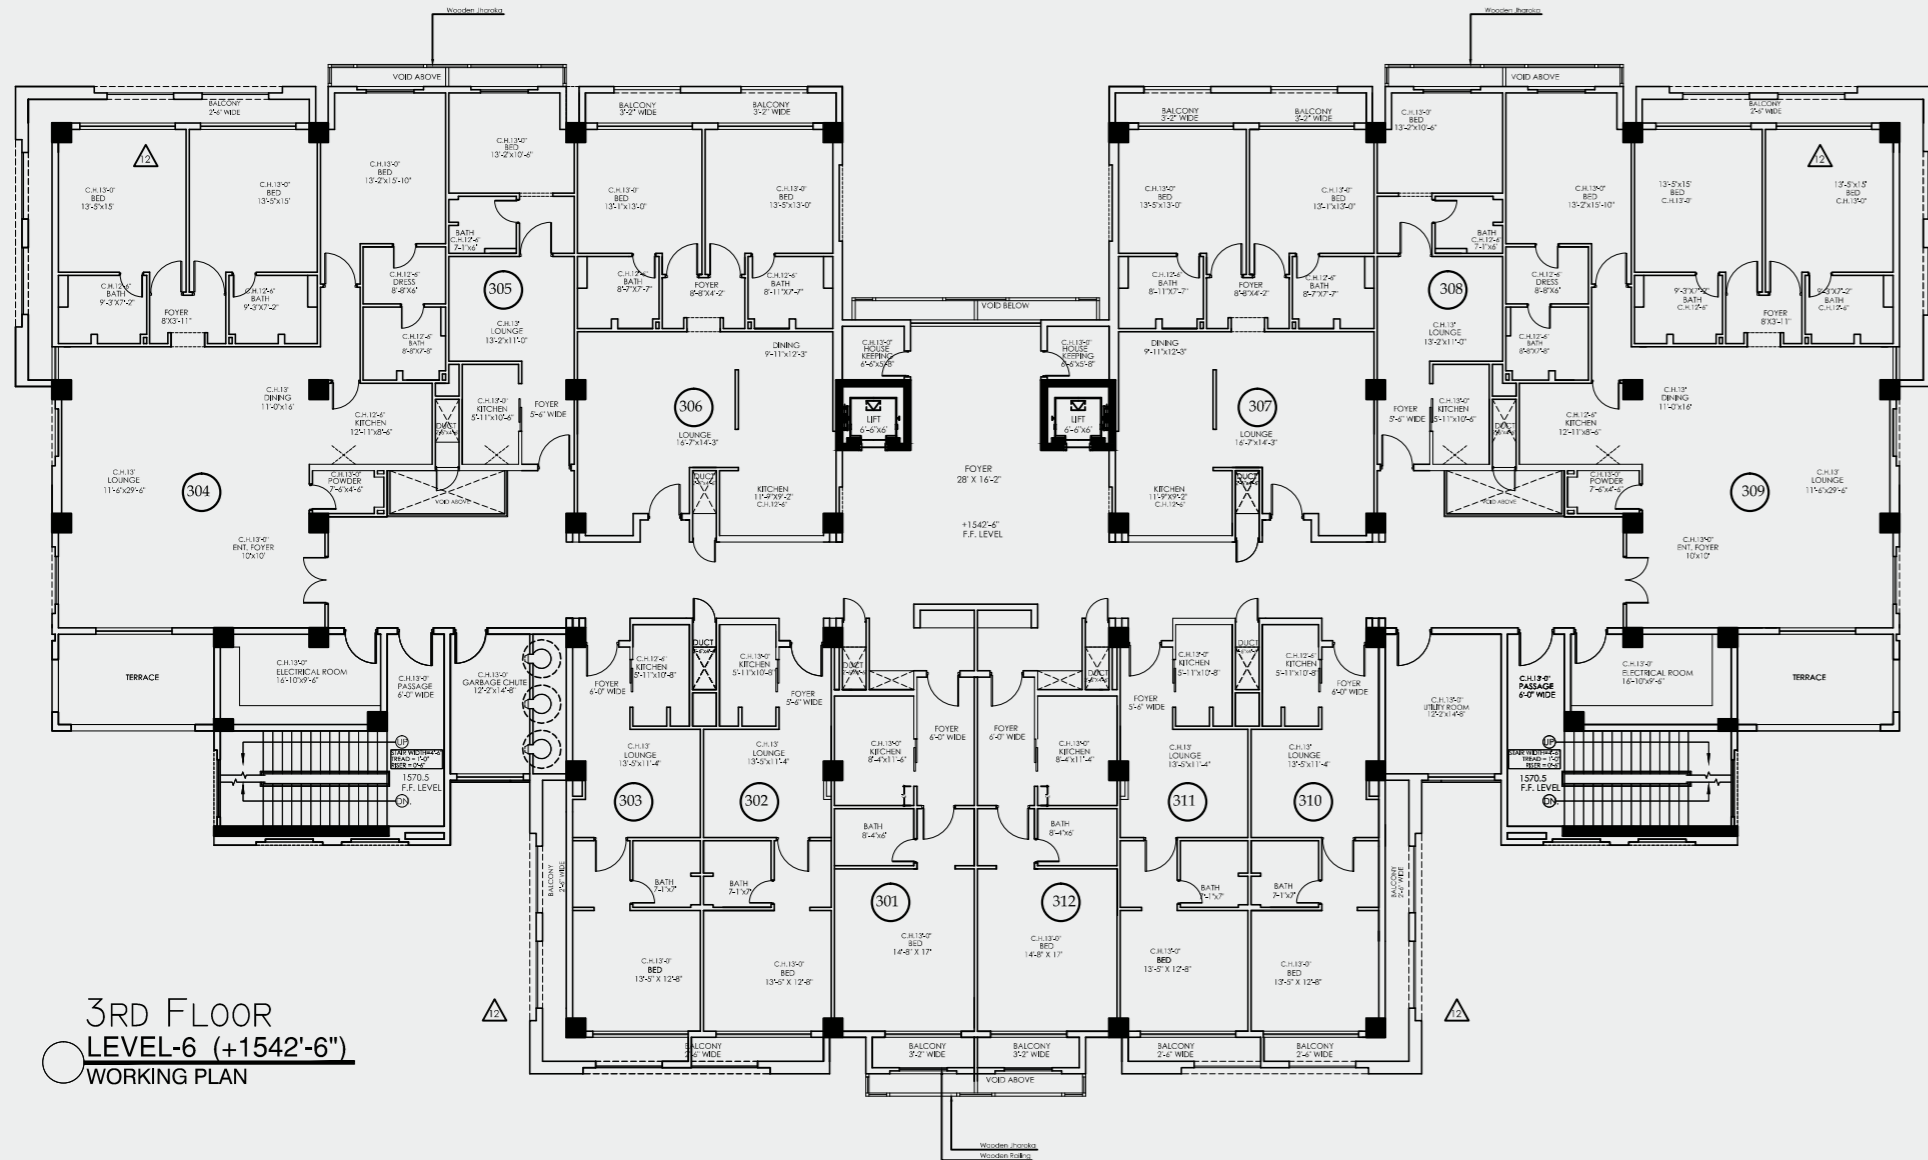

Parking
Level-1

Parking
Level-2

TREMEZZO APARTMENTS GARDEN CITY

Ground Floor Level-3 (+1500'-6")

GROUND FLOOR
LEVEL-3(+1500'-6")
WORKING PLAN

TREMEZZO APARTMENTS GARDEN CITY

1st Floor Level-4 (+1514'-6")

1ST FLOOR
LEVEL-4(+1514'-6")
WORKING PLAN

TREMEZZO APARTMENTS GARDEN CITY

2nd Floor Level-5 (+1528'-6")

TREMEZZO APARTMENTS GARDEN CITY

3rd Floor Level-6 (+1542'-6")

3RD FLOOR
LEVEL-6 (+1542'-6")
WORKING PLAN

TREMEZZO APARTMENTS GARDEN CITY

4th Floor Level-7 (+1556'-6")

6TH FLOOR
LEVEL-9 (+1584'-6")
WORKING PLAN