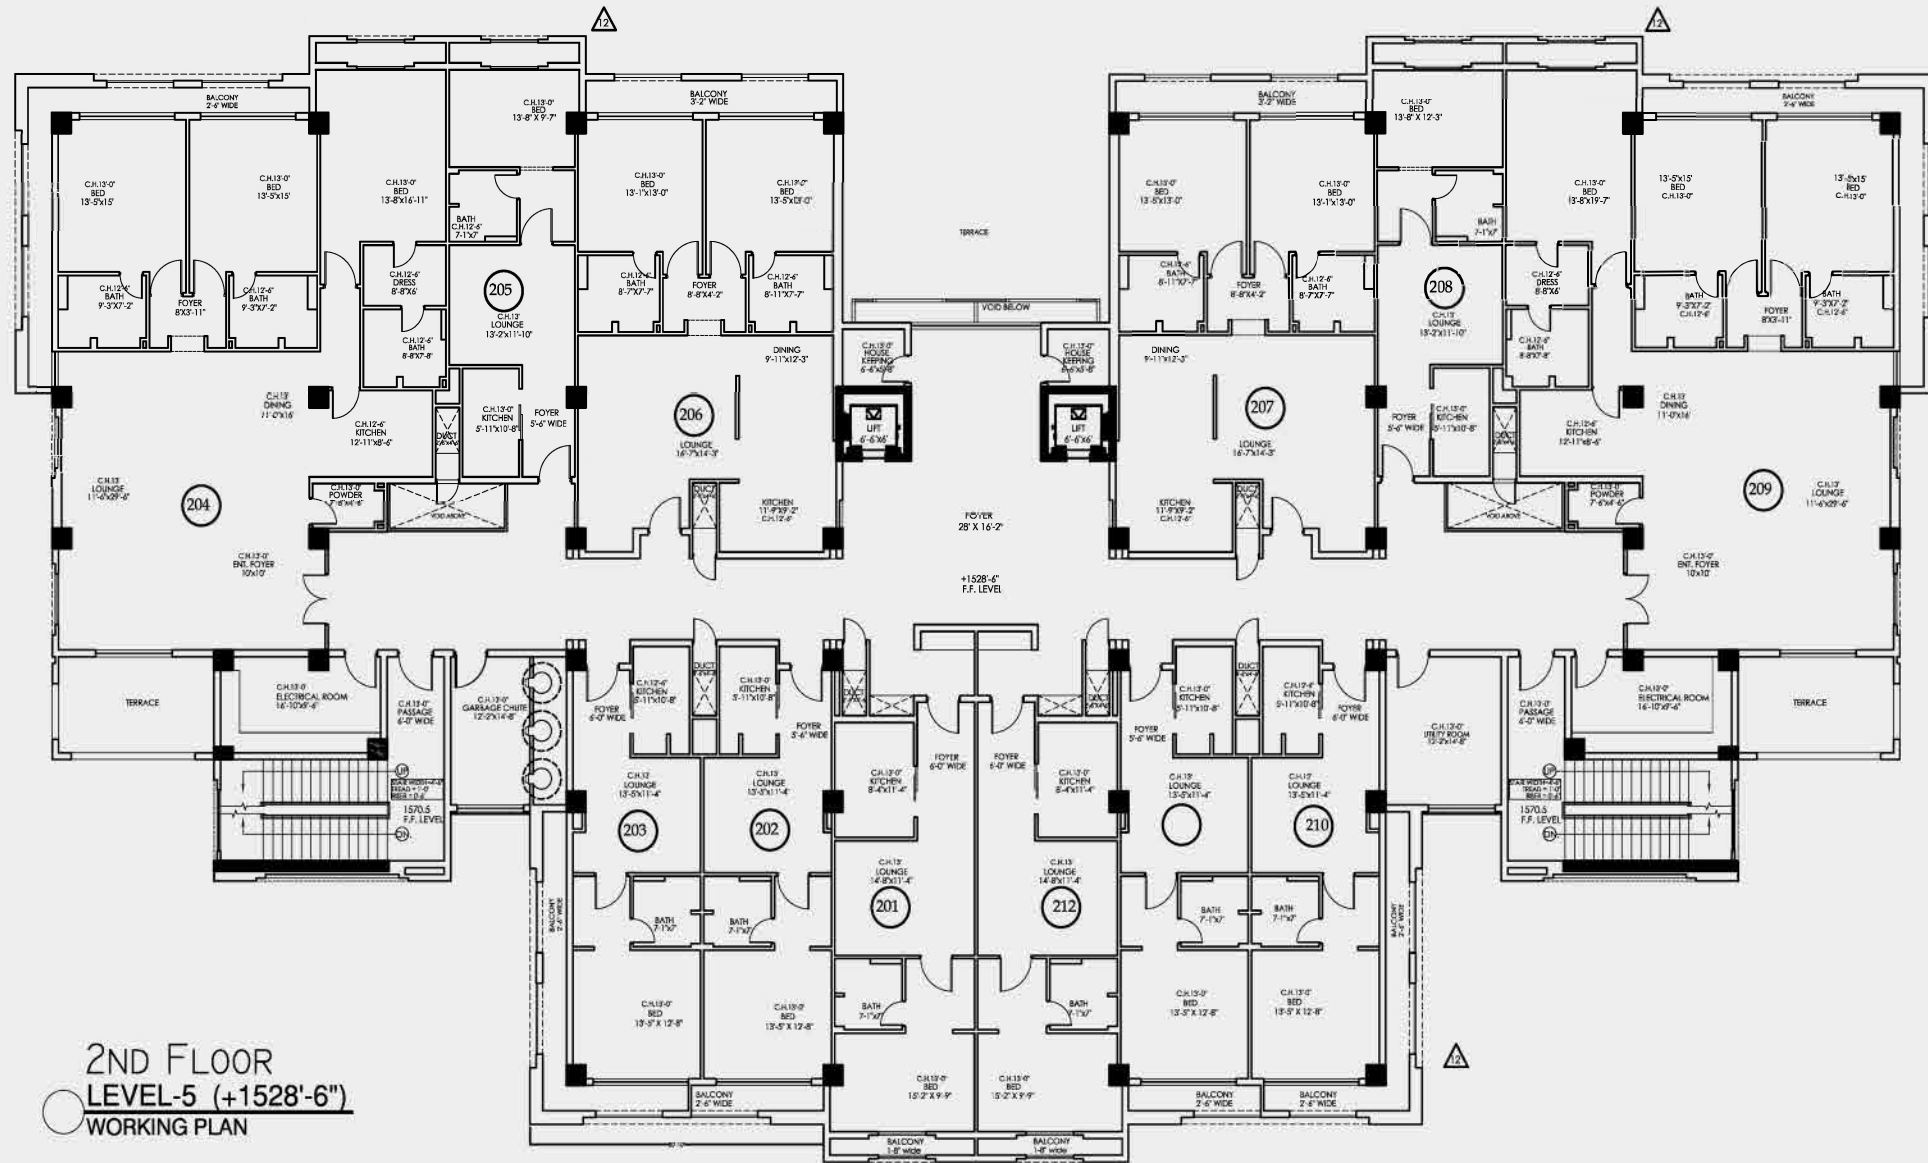

Parking
Level-1

Parking
Level-2

TREMEZZO APARTMENTS GARDEN CITY

Ground Floor Level-3 (+1500'-6")

GROUND FLOOR
LEVEL-3(+1500'-6")
WORKING PLAN

TREMEZZO APARTMENTS GARDEN CITY

1st Floor Level-4 (+1514'-6")

1ST FLOOR
LEVEL-4(+1514'-6")
WORKING PLAN

TREMEZZO APARTMENTS GARDEN CITY

2nd Floor Level-5 (+1528'-6")

TREMEZZO APARTMENTS GARDEN CITY

3rd Floor Level-6 (+1542'-6")

3RD FLOOR
LEVEL-6 (+1542'-6")
WORKING PLAN

TREMEZZO APARTMENTS GARDEN CITY

4th Floor Level-7 (+1556'-6")

6TH FLOOR
LEVEL-9 (+1584'-6")
WORKING PLAN