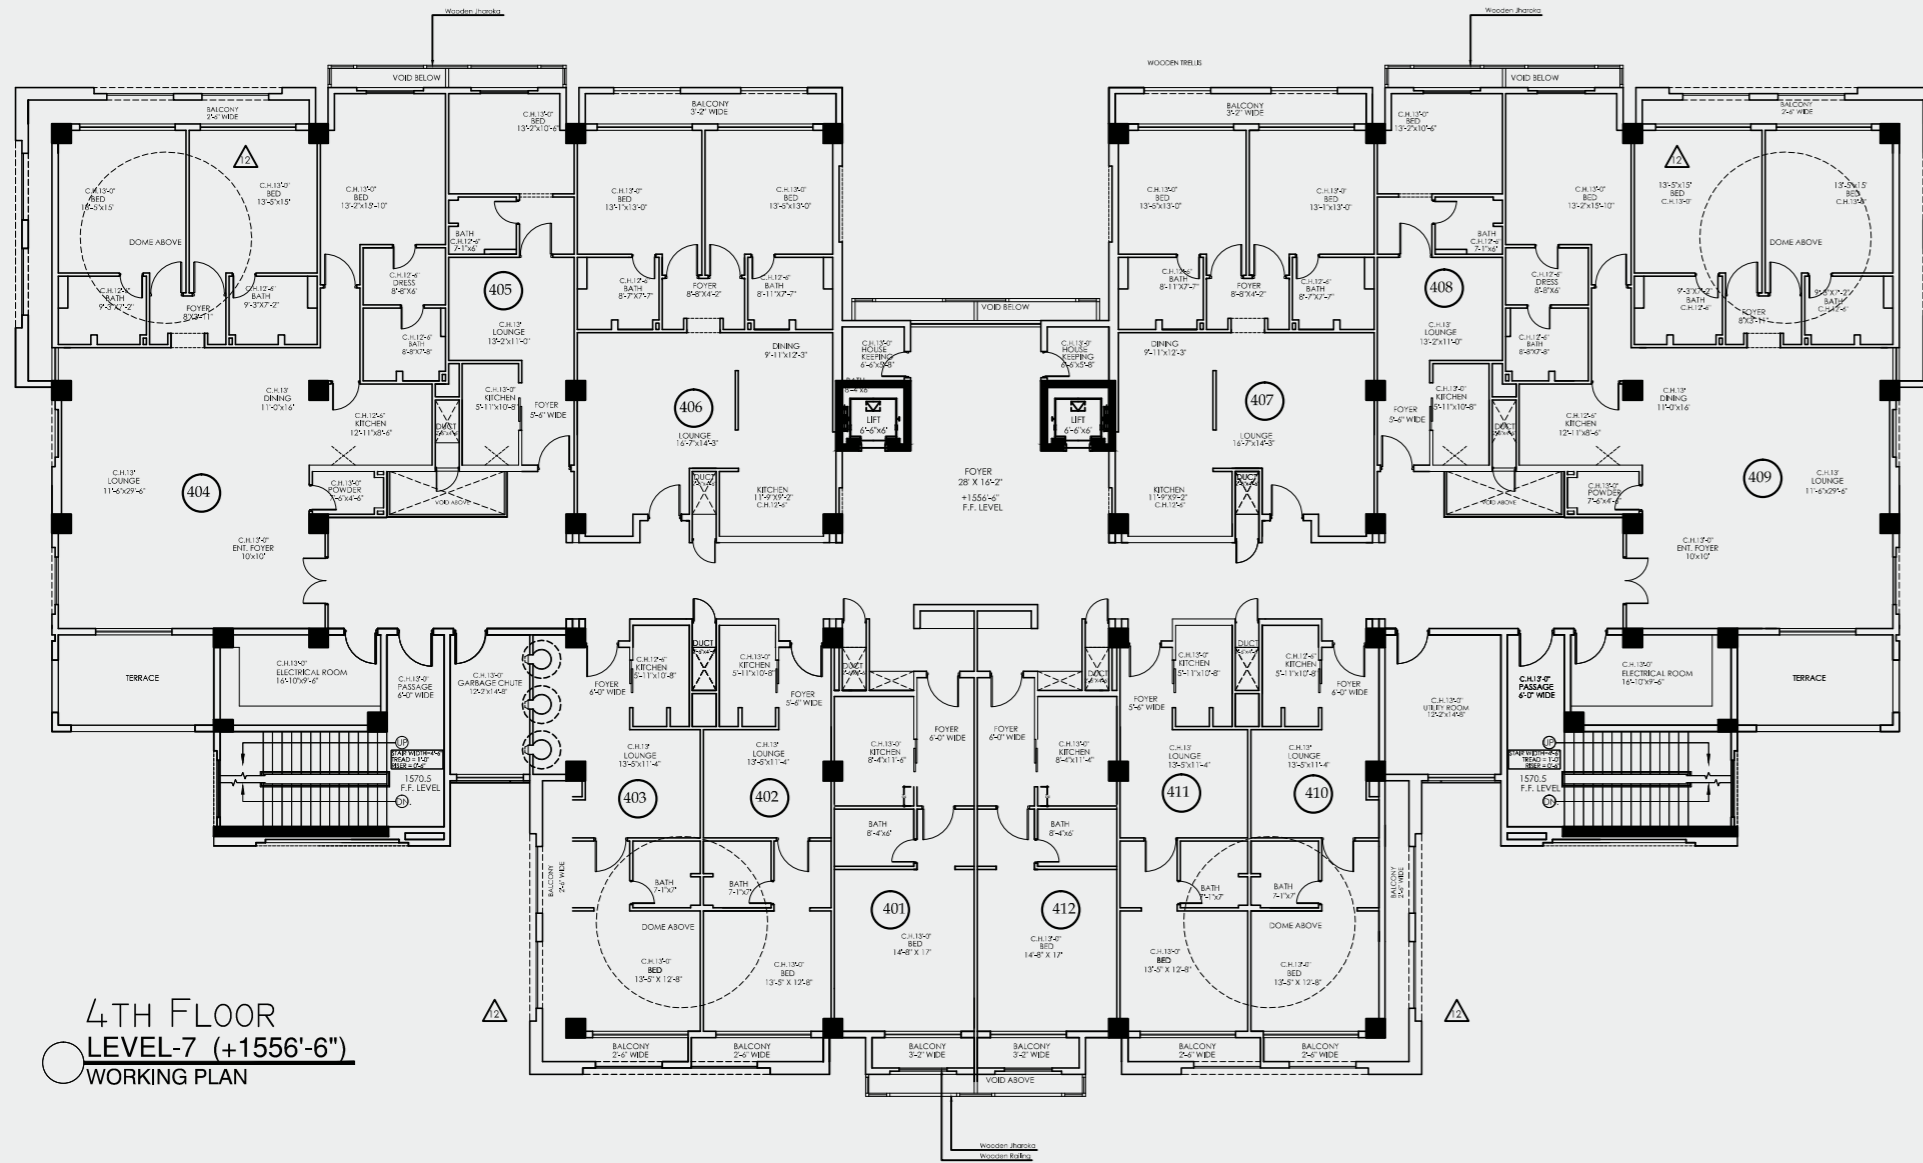

TREMEZZO APARTMENTS GARDEN CITY

2nd Floor Level-5 (+1528'-6")

TREMEZZO APARTMENTS GARDEN CITY

3rd Floor Level-6 (+1542'-6")

3RD FLOOR
LEVEL-6 (+1542'-6")
WORKING PLAN

TREMEZZO APARTMENTS GARDEN CITY

4th Floor Level-7 (+1556'-6")

4TH FLOOR
LEVEL-7 (+1556'-6")
WORKING PLAN

5TH FLOOR
LEVEL-8 (+1570'-6")
WORKING PLAN

TREMEZZO APARTMENTS GARDEN CITY

5th Floor Level-8 (+1570'-6")

TREMEZZO APARTMENTS GARDEN CITY

6th Floor Level-9 (+1584'-6")

6TH FLOOR
LEVEL-9 (+1584'-6")
WORKING PLAN