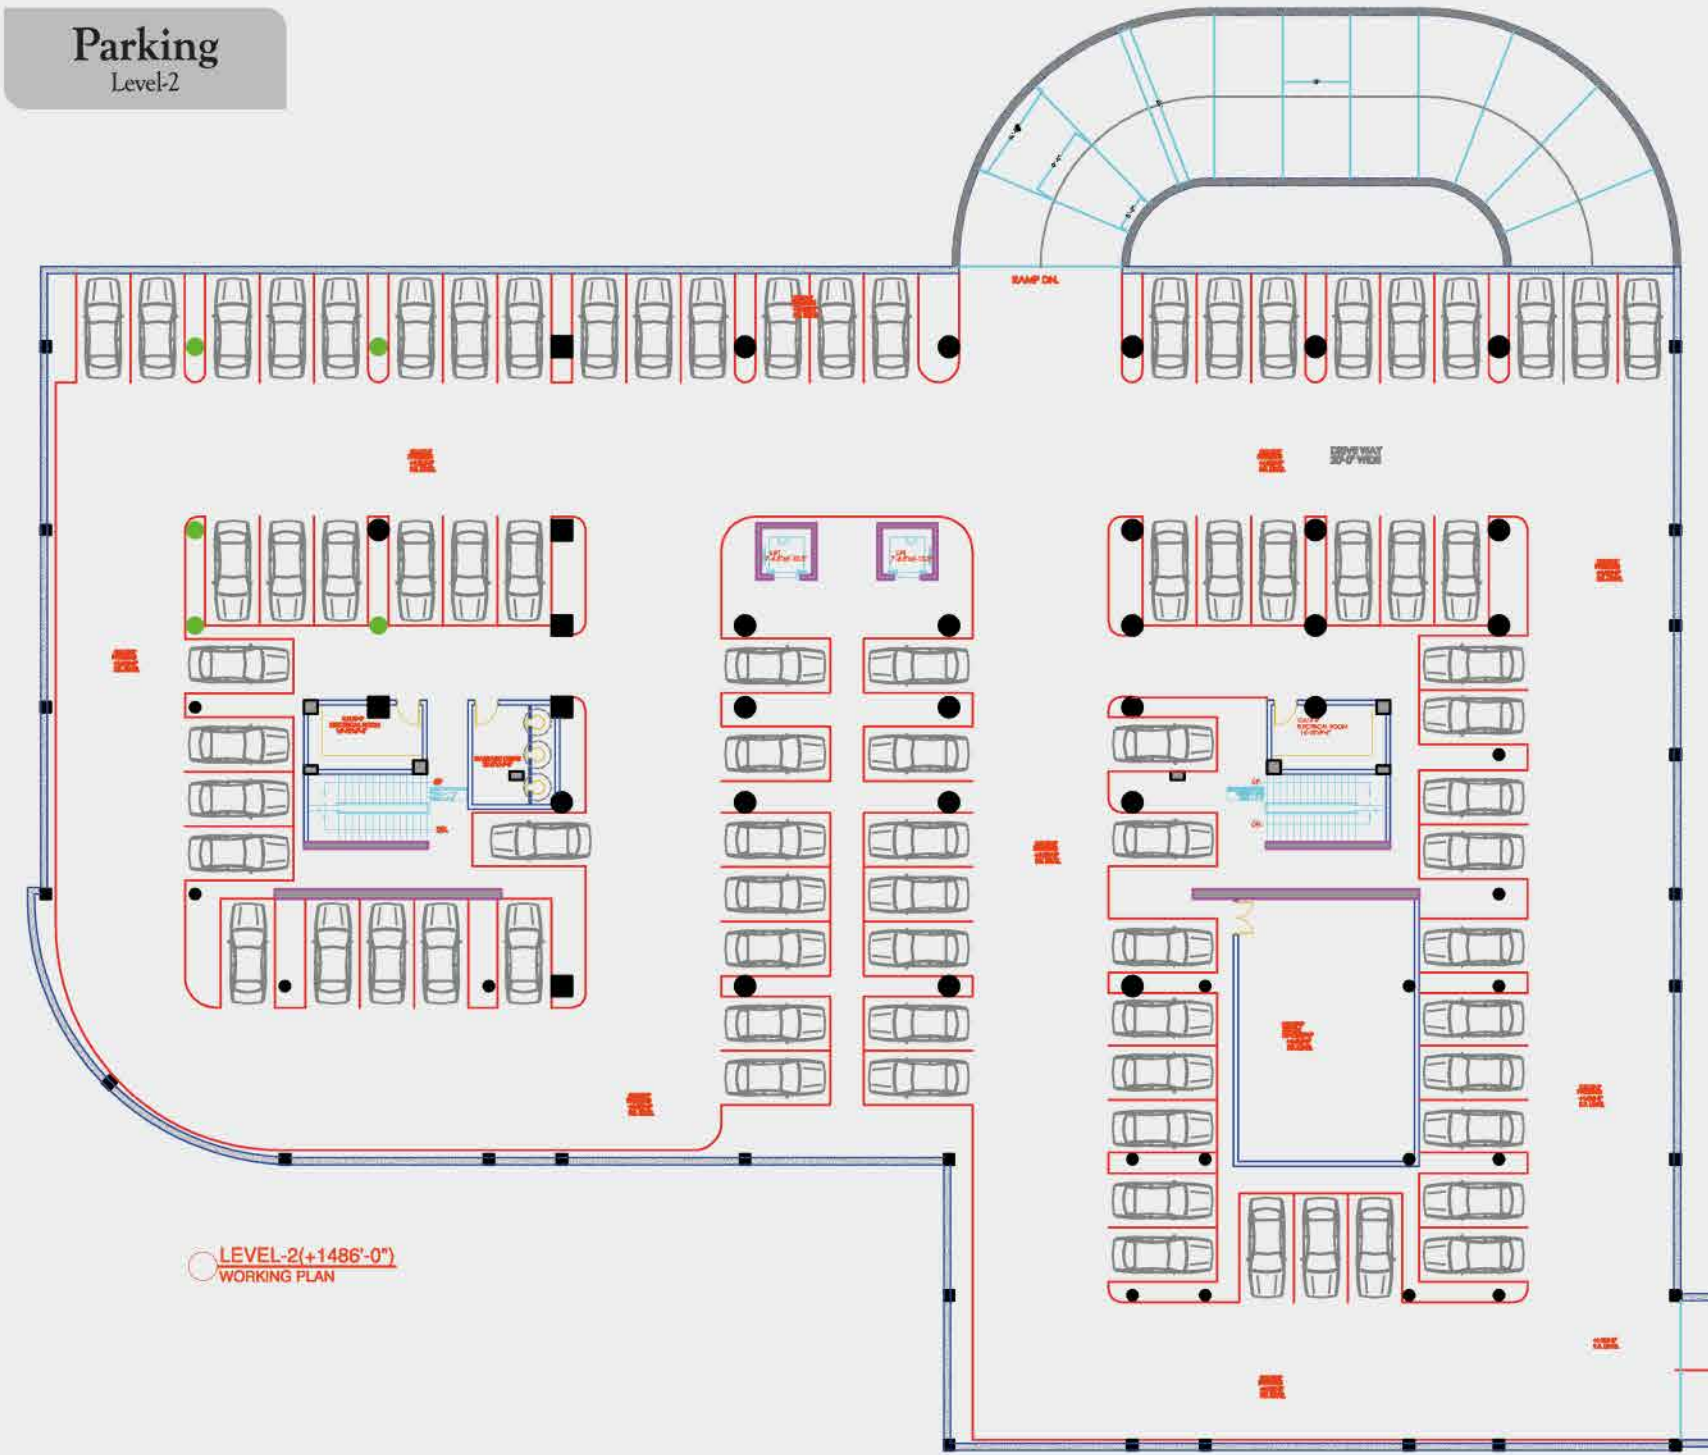

Parking
Level-1

Parking
Level-2

TREMEZZO APARTMENTS GARDEN CITY

Ground Floor Level-3 (+1500'-6")

GROUND FLOOR
LEVEL-3(+1500'-6")
WORKING PLAN

TREMEZZO APARTMENTS GARDEN CITY

1st Floor Level-4 (+1514'-6")

1ST FLOOR
LEVEL-4(+1514'-6")
WORKING PLAN

TREMEZZO APARTMENTS GARDEN CITY

2nd Floor Level-5 (+1528'-6")

TREMEZZO APARTMENTS GARDEN CITY

3rd Floor Level-6 (+1542'-6")

3RD FLOOR
LEVEL-6 (+1542'-6")
WORKING PLAN

TREMEZZO APARTMENTS GARDEN CITY

4th Floor Level-7 (+1556'-6")

4TH FLOOR
LEVEL-7 (+1556'-6")
WORKING PLAN

5TH FLOOR
LEVEL-8 (+1570'-6")
WORKING PLAN

TREMEZZO APARTMENTS GARDEN CITY

5th Floor Level-8 (+1570'-6")

TREMEZZO APARTMENTS GARDEN CITY

6th Floor Level-9 (+1584'-6")

6TH FLOOR
LEVEL-9 (+1584'-6")
WORKING PLAN