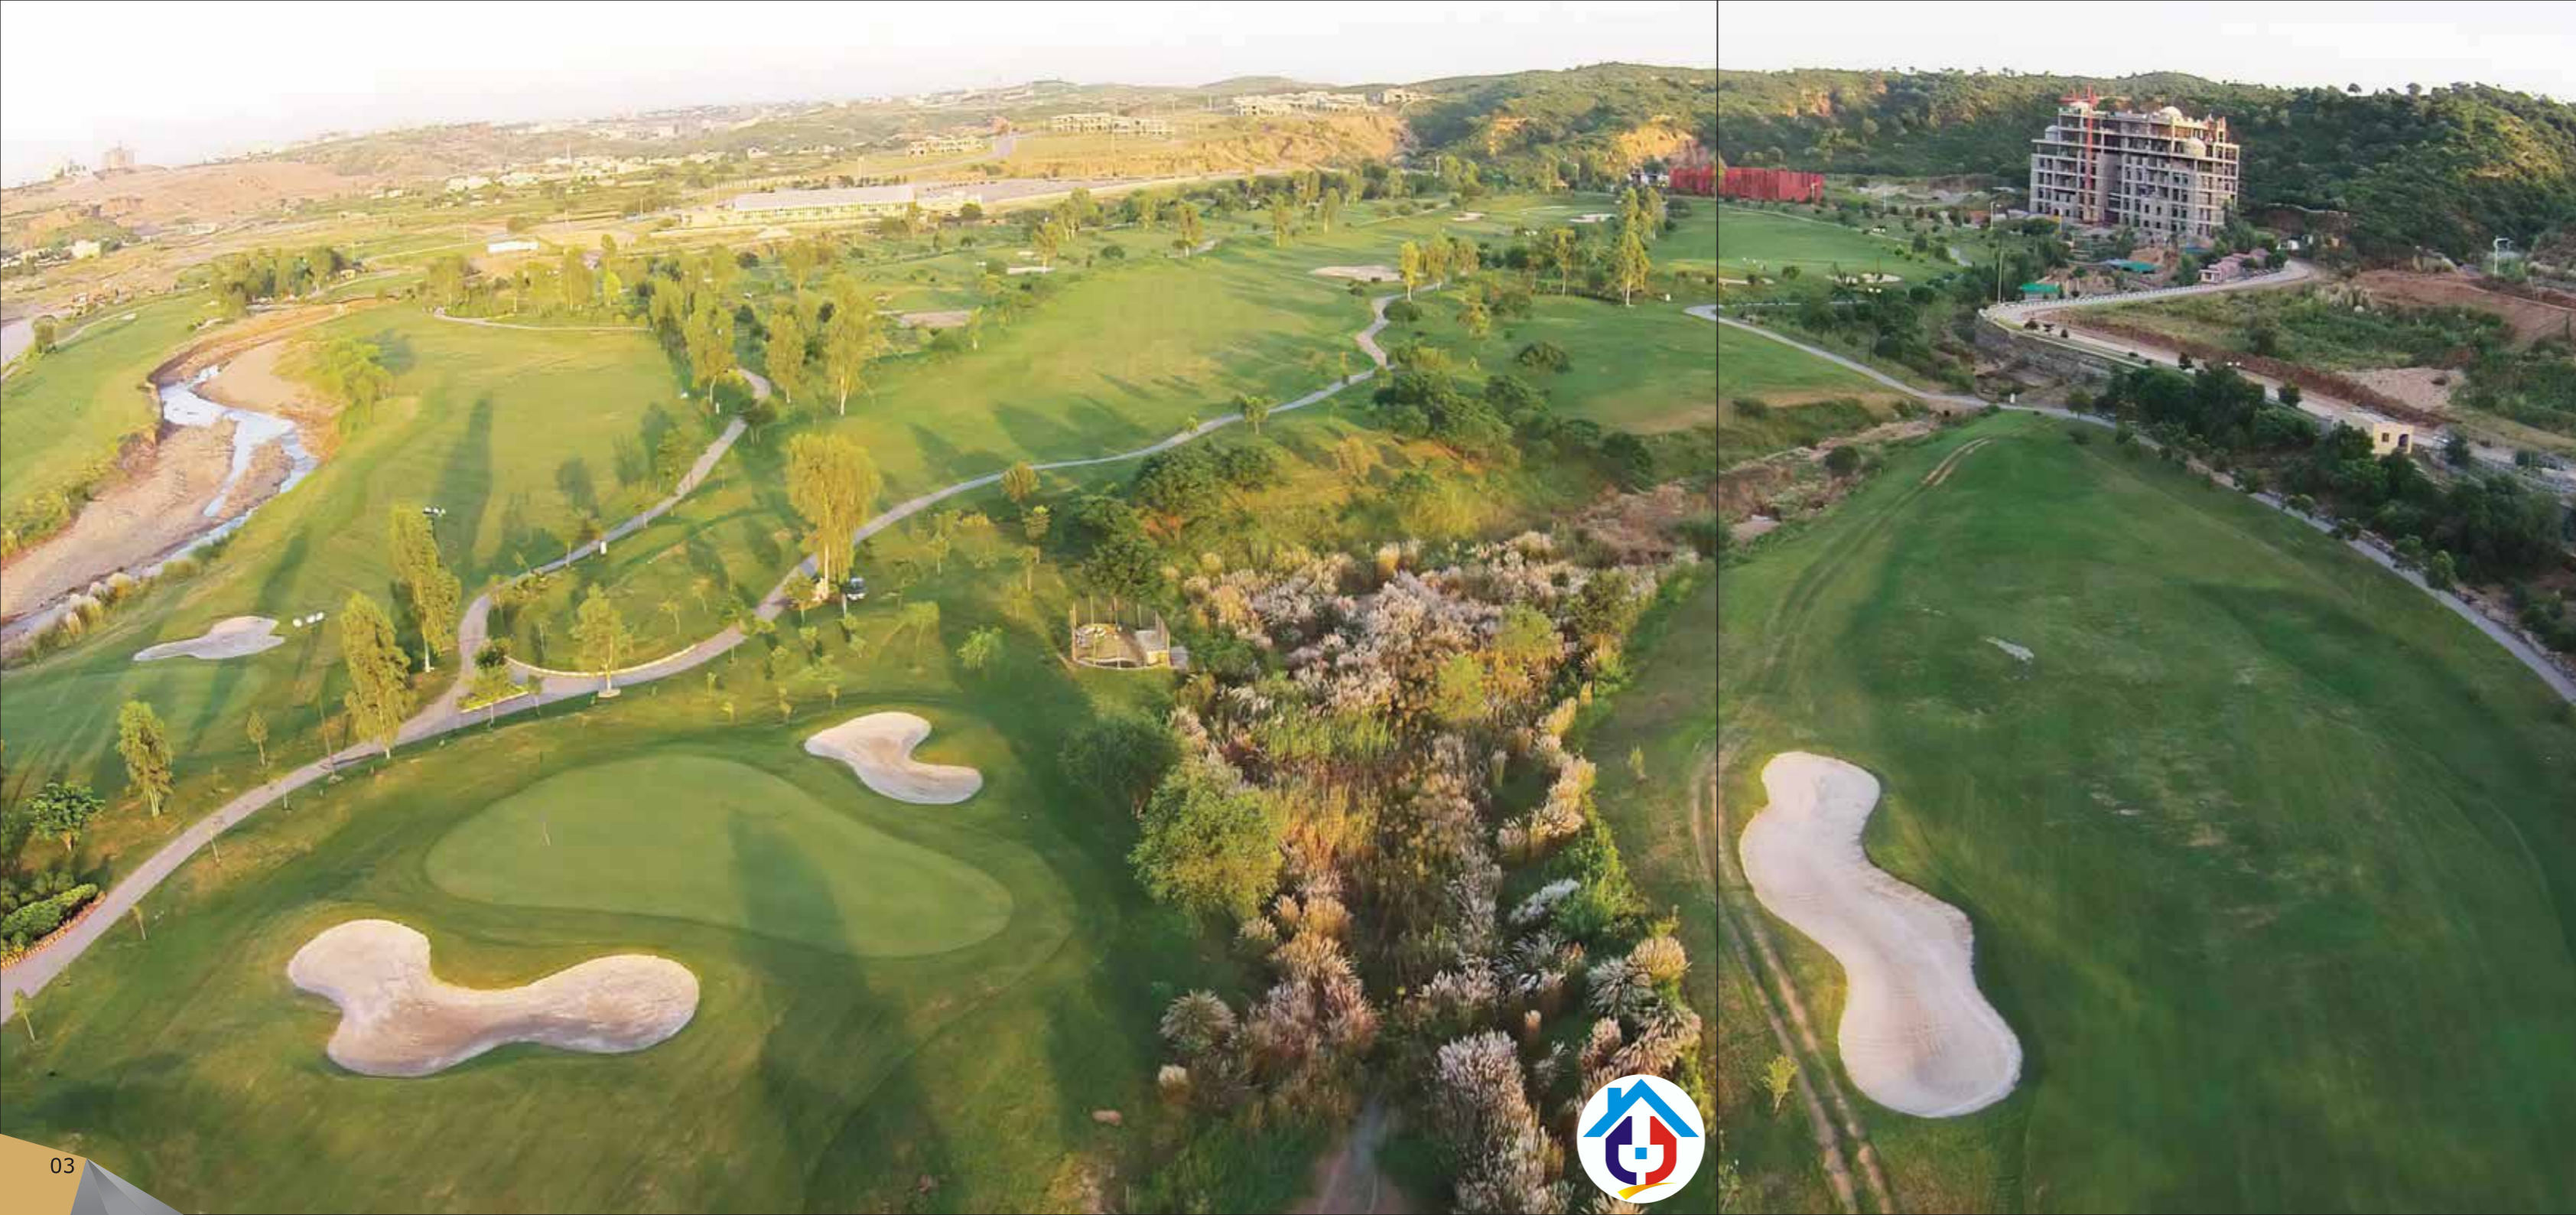

Plaza no.1 Hub commercial Bahria town Phase 8 Rawalpindi.

 Advice_Associates

 Advice Associates

 AdviceAssociates

Apartments & Penthouses
Elegance Redefined

A Project By

Imagine having your home in the midst of a fabulous golf course! Well can't really have that unless you own a golf course but Bahria Garden City gives you something close enough. Yes your very own home right at the outskirts of a beautifully green and tastefully landscaped stretch of a championship standard golf course. A gated community, Bahria Garden City is the address to echo in the corridors of hi-life. With a low density populace design, most modern amenities, of course the golf course with a full fledged country club of its kind, this sure is going to be the most sought after signature lifestyle in very soon to come time.

Nestled in the heart of Bahria Town, Garden City offers fantastic views of the Garden City Golf Club.

THE STORY UNFOLDS

Tremezzo brings a new vision of luxury to The Garden City renowned for its tranquil and peaceful environment. The tower complexes are comprised of one, two and three bedroom premium apartments inspired by the iconic inspired by Italian Architecture. The dynamic façades of these towering masterpieces mark the gateway and door to everything the Garden City has to offer.

A NEW VISION OF LUXURY

Don't go too much far away to buy house living items. Everything is on your doorstep. Tremezzo Mall is a tremendous project of Bahria Garden City. The project is under construction and will be finalize in future one or two years. And on the other side with the same name, title Tremezzo Apartments one another 5 star project. This project is almost complete and finishing work took at least one year more. Tremezzo Apartments consist of Studio, 1 bed and 2 beds