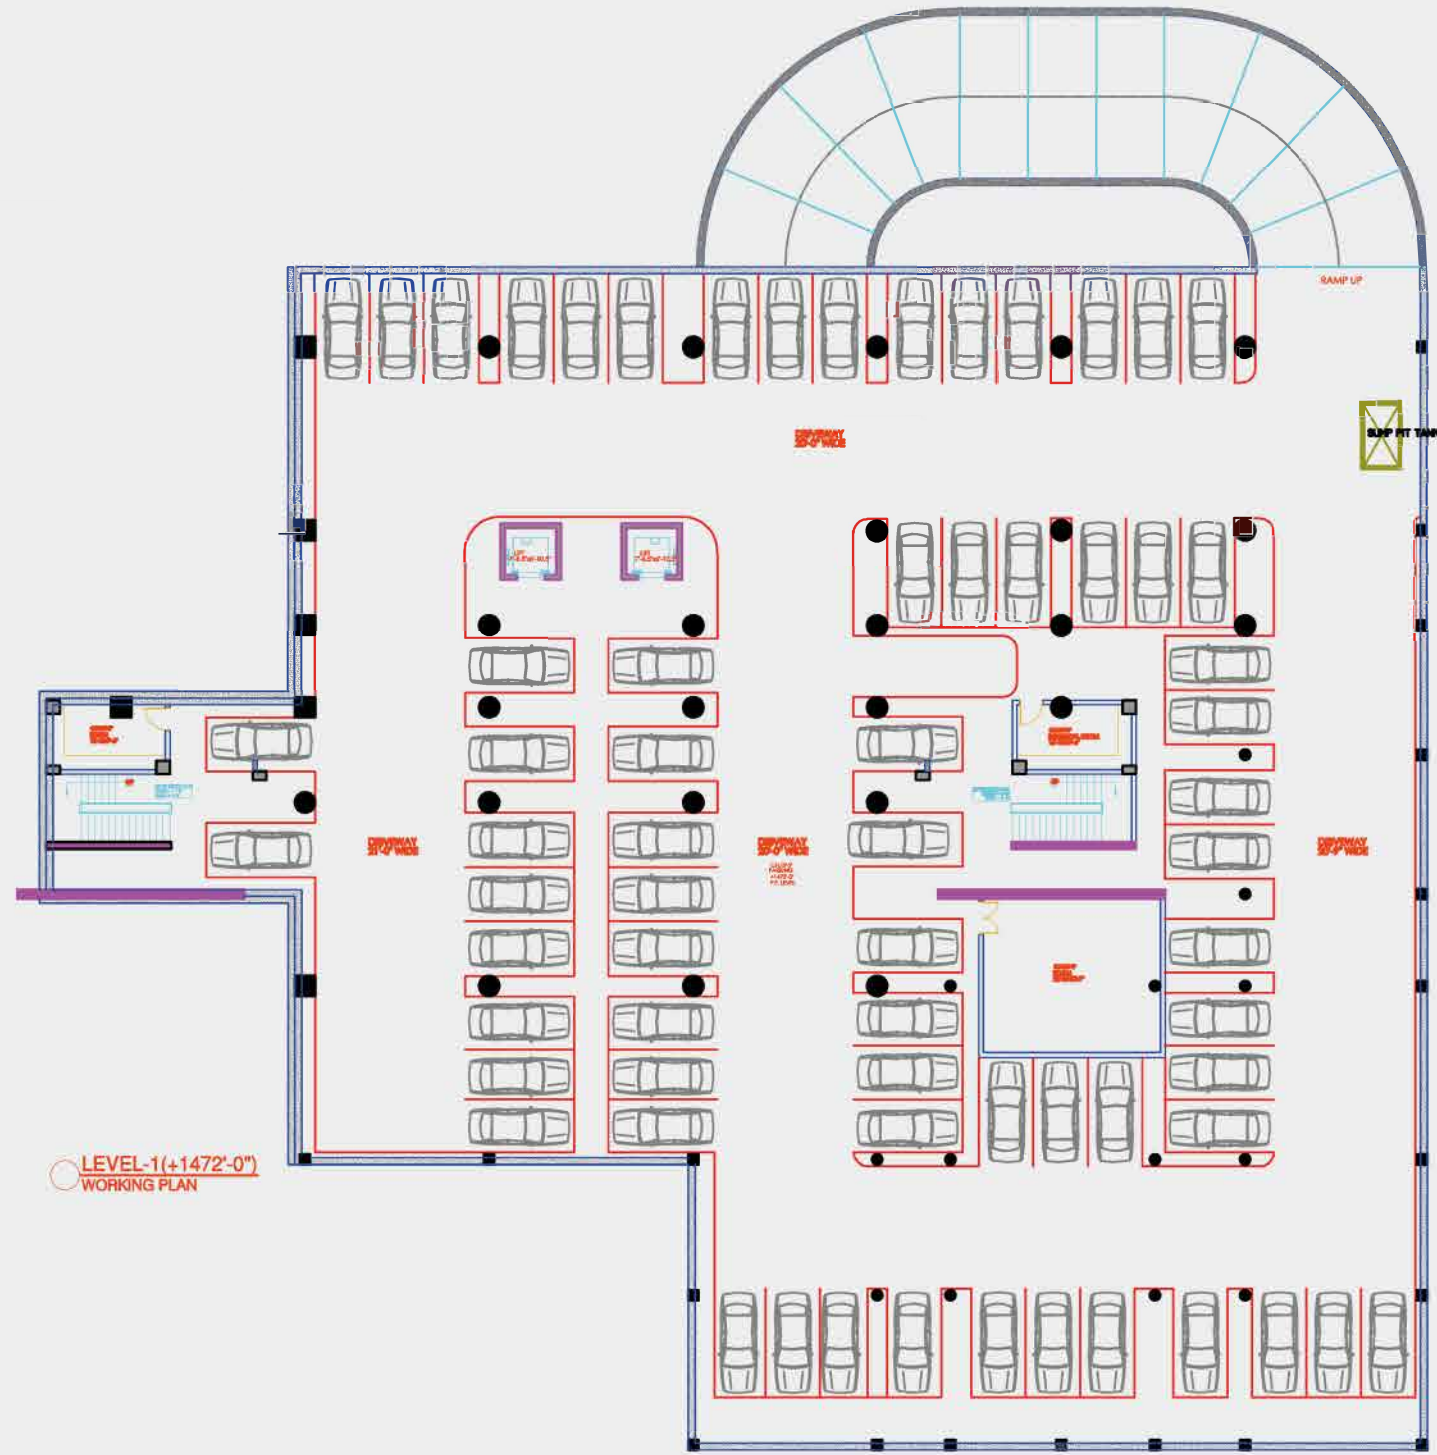

Nestled in the heart of Bahria Town, Garden City offers fantastic views of the Garden City Golf Club.

THE STORY UNFOLDS

Tremezzo brings a new vision of luxury to The Garden City renowned for its tranquil and peaceful environment. The tower complexes are comprised of one, two and three bedroom premium apartments inspired by the iconic inspired by Italian Architecture. The dynamic façades of these towering masterpieces mark the gateway and door to everything the Garden City has to offer.

Parking
Level-1

Parking
Level-2

TREMEZZO APARTMENTS GARDEN CITY

Ground Floor Level-3 (+1500'-6")

GROUND FLOOR
LEVEL-3(+1500'-6")
WORKING PLAN

TREMEZZO APARTMENTS GARDEN CITY

1st Floor Level-4 (+1514'-6")

1ST FLOOR
LEVEL-4(+1514'-6")
WORKING PLAN

6TH FLOOR
LEVEL-9 (+1584'-6")
WORKING PLAN